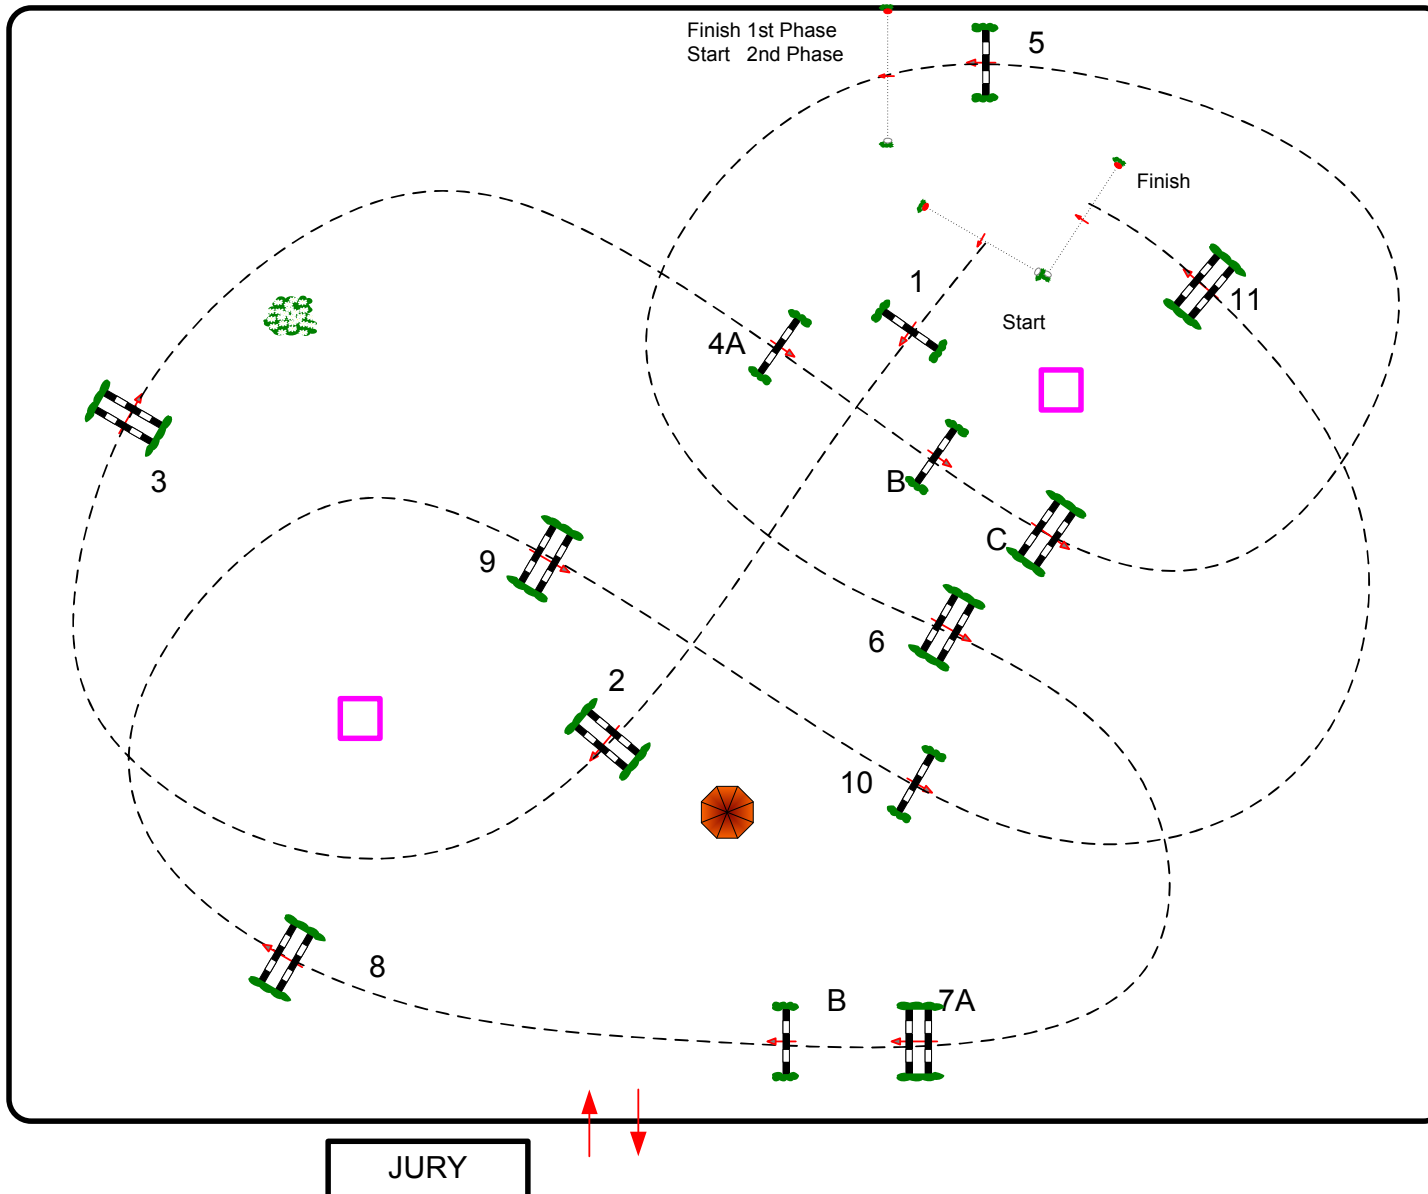

HARAS DE JARDY

CSI** / CSI* / CSI-AM

Competition N°: 17

CSI* 1,25m

Special two phases

Dimanche 15 Septembre 2024

Start : 10:00

Table: A

FFE Article n°: 274.2.5

FEI Article n°:

Height: 1,25 m

Speed: 350 m/min

Length: 260 m

Time allowed: 45 sec

Time limit: 90 sec

Obstacles: 11

Efforts: 14

Combination(s):

2nd phase: 6 to 11

Length: 280 m

Time allowed: 48 sec

Time limit: 96 sec

Course Designer
Nicolas DELERUE
06.71.70.22.42